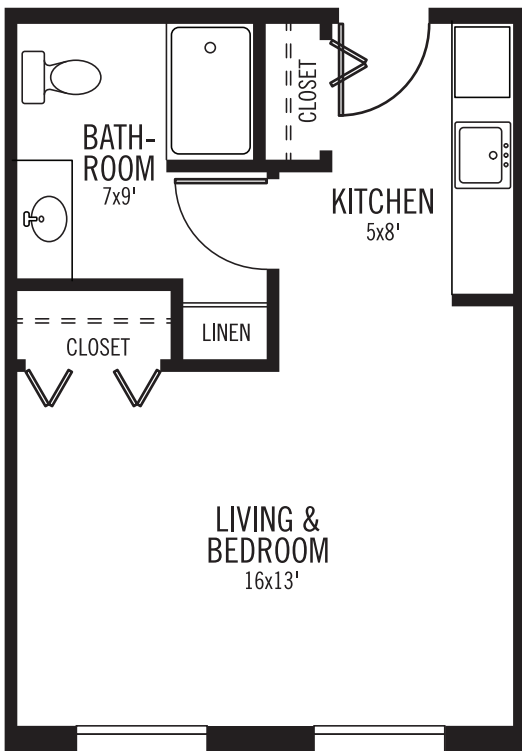

Buffalo Lake
Studio
370 sq. ft.

Buffalo Lake
One Bedroom
550 sq. ft.